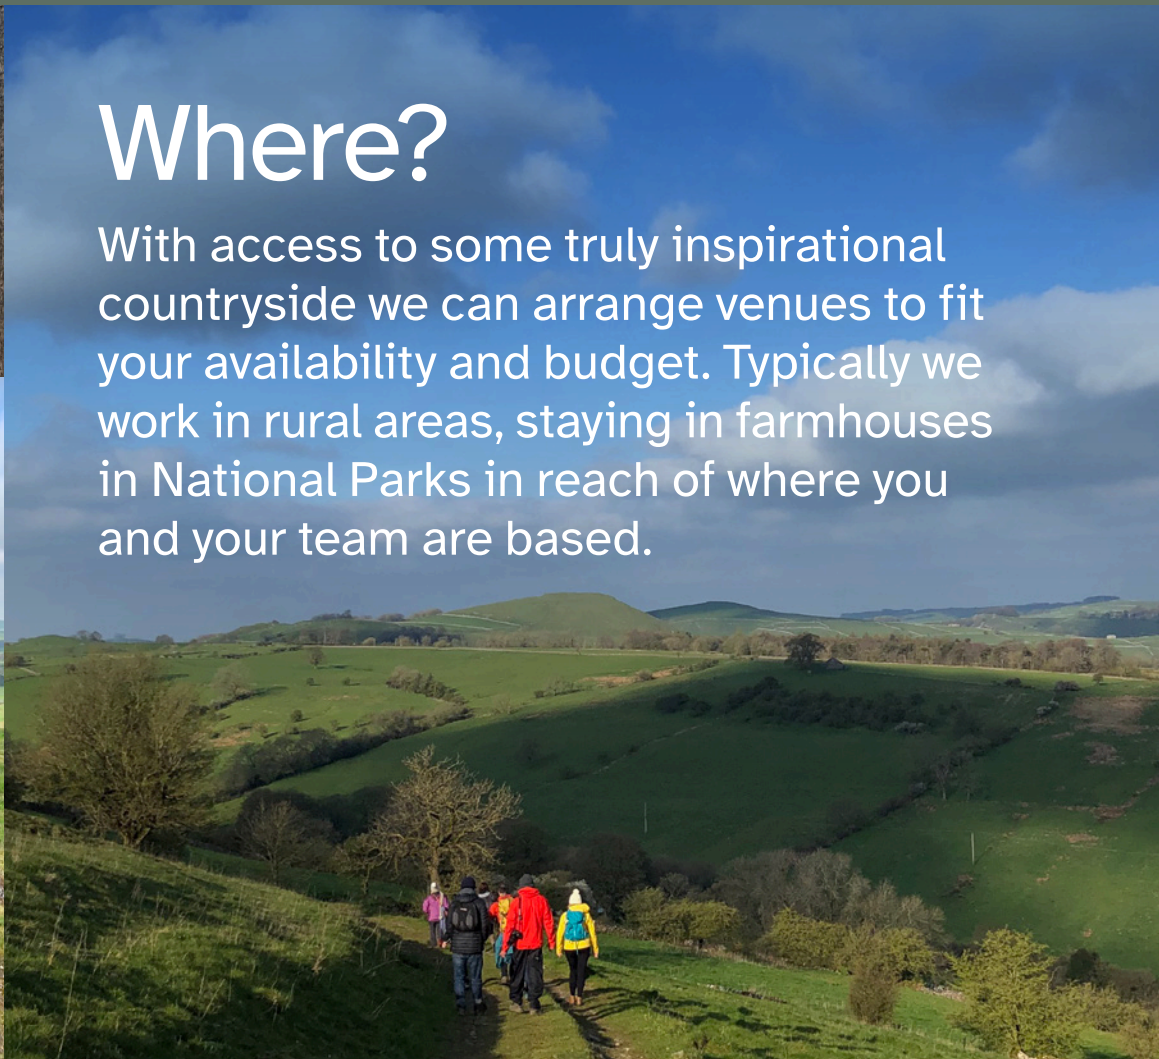

Sometimes
we need
to do things
a little bit
differently.

connect
space

What?

WRKWLL IN NATURE is:

- An immersive team building experience
- Exploring work in nature to generate creativity and deepening connections
- A working well-being treat to ensure you leave feeling rejuvenated and restored
- A sensory journey to explore new perspectives

Problem solving by thinking creatively and deeply together

Planning for impact by thinking big and bold

open

Who?

- WRKWLL in Nature is a collaboration with Way of Nature UK
- Way of Nature runs programmes in extraordinary natural places, designed to support personal, organisational and social transformation. Our programmes include activities to help people develop awareness, presence, resilience and relaxation. We believe that in complex and accelerating times, these themes are becoming more and more important

- Accommodation in a spacious farmhouse
- Guided walks and activities in the beauty of the countryside
- All meals and snacks
- Transfers to and from the station

‘A special and important way to **reconnect** with myself, my colleagues & my work in a beautiful location.’

Where?

With access to some truly inspirational countryside we can arrange venues to fit your availability and budget. Typically we work in rural areas, staying in farmhouses in National Parks in reach of where you and your team are based.